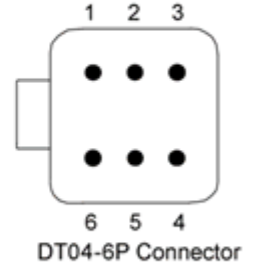

## Wiring Diagram

Color	Terminal	Function
Brown	1	+V Supply
Black	2	Command Input
Blue	3	Supply Common
Red	4	+5 V Ref
Green/Yellow	5	Command Common
White	6	Enable
Bare		Shield Drain

Deutsch Cable Assembly for use with Sun's 790 series embedded amplifier equipped with a Deutsch DT06-6S connector.