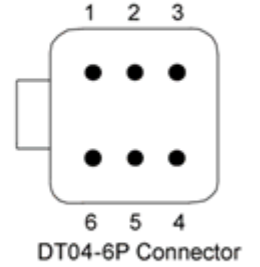

Wiring Diagram

Color	Terminal	Function
Brown	1	+V Supply
Black	2	Command Input
Blue	3	Supply Common
Red	4	+5 V Ref
Green/Yellow	5	Command Common
White	6	Enable
Bare		Shield Drain

Deutsch Cable Assembly for use with Sun's 790 series embedded amplifier equipped with a Deutsch DT06-6S connector.