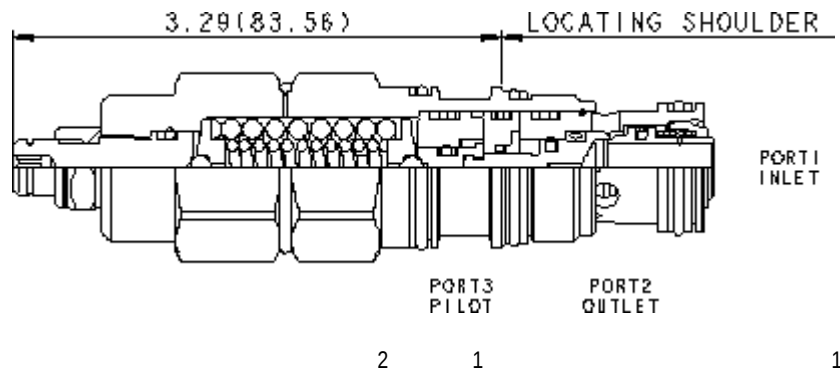

3-Port Atmospherically Referenced

3-Port Atmospherically Referenced, Non-adjustable

TECHNICAL DATA NOTE: DATA MAY VARY BY CONFIGURATION. SEE CONFIGURATION SECTION.

	1:1
	215 bar
	280 bar
	1,7 bar
	0,3 cc/min.
	30 cc/min.
	5
	>85% of setting
	15 mm
	9 - 10 Nm
Seal kit - Cartridge	Buna: 990-302-007
Seal kit - Cartridge	Viton: 990-302-006
Seal kit - Cartridge	Buna: 990-302-007
Seal kit - Cartridge	Viton: 990-302-006