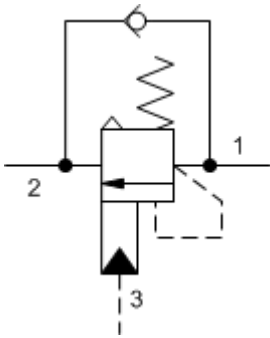

3-Port Atmospherically Referenced

3-Port Atmospherically Referenced, Non-adjustable

TECHNICAL DATA NOTE: DATA MAY VARY BY CONFIGURATION. SEE CONFIGURATION SECTION.

	1:1
	215 bar
	280 bar
	1,7 bar
	0,3 cc/min.
	30 cc/min.
	5
	>85% of setting
	15 mm
	9 - 10 Nm
Seal kit - Cartridge	Buna: 990-302-007
Seal kit - Cartridge	Viton: 990-302-006
Seal kit - Cartridge	Buna: 990-302-007
Seal kit - Cartridge	Viton: 990-302-006

CONFIGURATION OPTIONS

Model Code Example: CAEKLHN

(L)

(H)

(N)

L

H 1000 - 4000 psi (70 - 280 bar), 3000 psi (210 bar)

N