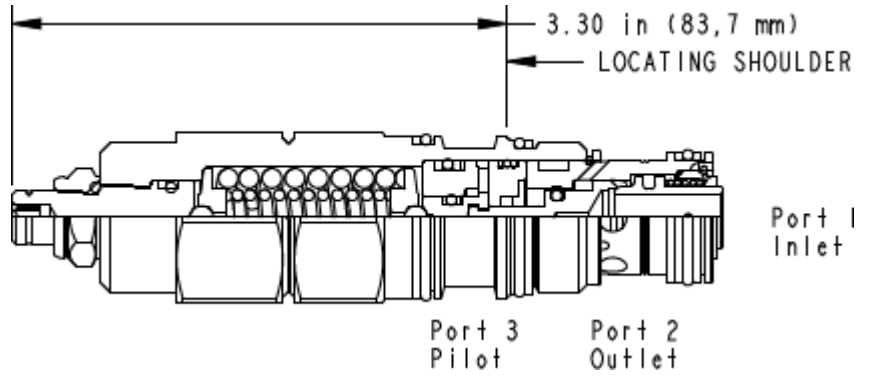

3-Port Atmospherically Referenced

3-Port Atmospherically Referenced, Non-adjustable

2 1 1 2 3

TECHNICAL DATA NOTE: DATA MAY VARY BY CONFIGURATION. SEE CONFIGURATION SECTION.

	2:1
	320 bar
	420 bar
	1,7 bar
	0,3 cc/min.
	30 cc/min.
-	5
	>85% of setting
	15 mm
	9 - 10 Nm
Seal kit - Cartridge	Buna: 990-302-007
Seal kit - Cartridge	Viton: 990-302-006
Seal kit - Cartridge	Buna: 990-302-007
Seal kit - Cartridge	Viton: 990-302-006

CONFIGURATION OPTIONS

Model Code Example: CAELLGN

(L)

(G)

(N)

L

G 2000 - 6000 psi (140 - 420 bar), 4000 psi (280 bar)

N