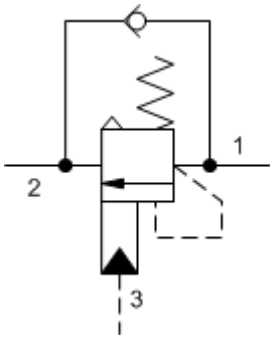

3-Port Atmospherically Referenced

3-Port Atmospherically Referenced, Non-adjustable

2 1 1 2 3

TECHNICAL DATA NOTE: DATA MAY VARY BY CONFIGURATION. SEE CONFIGURATION SECTION.

	2:1
	320 bar
	420 bar
	1,7 bar
	0,3 cc/min.
	30 cc/min.
-	5
	>85% of setting
	15 mm
	9 - 10 Nm
Seal kit - Cartridge	Buna: 990-302-007
Seal kit - Cartridge	Viton: 990-302-006
Seal kit - Cartridge	Buna: 990-302-007
Seal kit - Cartridge	Viton: 990-302-006

CONFIGURATION OPTIONS

Model Code Example: CAELLGN

(L)

(G)

(N)

L

G 2000 - 6000 psi (140 - 420 bar), 4000 psi (280 bar)

N