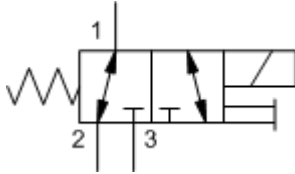

X-Control, H-Spool

M-Control, H-Spool

**TECHNICAL DATA** NOTE: DATA MAY VARY BY CONFIGURATION. SEE CONFIGURATION SECTION.

Seal kit - Cartridge	Buna: 990-009-007
Seal kit - Cartridge	EPDM: 990-009-014
Seal kit - Cartridge	Polyurethane: 990-009-002
Seal kit - Cartridge	Viton: 990-009-006