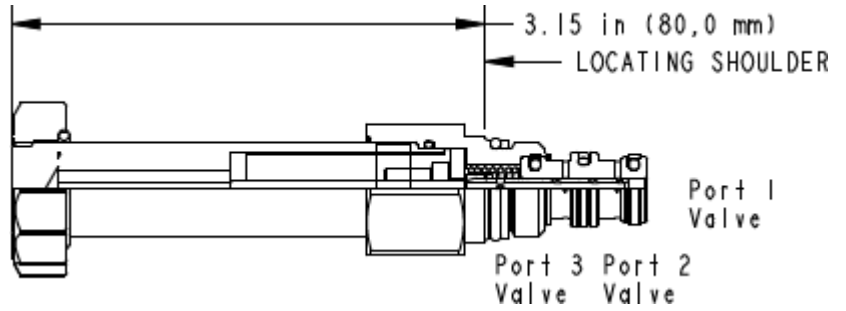

X-Control, H-Spool

M-Control, H-Spool

**TECHNICAL DATA** NOTE: DATA MAY VARY BY CONFIGURATION. SEE CONFIGURATION SECTION.

Seal kit - Cartridge	Buna: 990-009-007
Seal kit - Cartridge	EPDM: 990-009-014
Seal kit - Cartridge	Polyurethane: 990-009-002
Seal kit - Cartridge	Viton: 990-009-006

**CONFIGURATION OPTIONS**

**Model Code Example: DBAFXHN**

CONTROL (X)	SPOOL CONFIGURATION (H)	SEAL MATERIAL (N)	BOBINA
<b>X</b> No Manual Override	<b>H</b> normalmente abierto	<b>N</b> Buna-N	No coil
<b>D</b> Twist/Lock (Dual) Manual Override	<b>C</b> normalmente cerrado	<b>E</b> EPDM	
<b>L</b> Twist/Lock (Detent) Manual Override		<b>V</b> Viton	
<b>M</b> Manual Override (Standard)			
<b>T</b> Twist (Momentary) Manual Override			