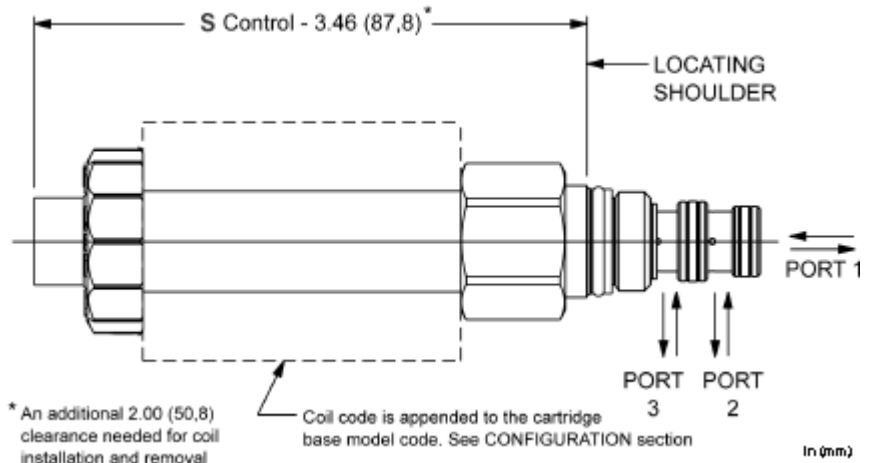

M-Control, H-Spool

2 3

1 2

1 3

FLeX

**TECHNICAL DATA** NOTE: DATA MAY VARY BY CONFIGURATION. SEE CONFIGURATION SECTION.

	350 bar
110 SUS (24 cSt)	0,7 cc/min.@350 bar
	2,5 mm
	66 N/100 bar @ Port 1
Seal kit - Cartridge	Buna: 990-009-007
Seal kit - Cartridge	Polyurethane: 990-009-002
Seal kit - Cartridge	Viton: 990-009-006
Seal kit - Cartridge	Buna: 990-009-007
Seal kit - Cartridge	Polyurethane: 990-009-002
Seal kit - Cartridge	Viton: 990-009-006