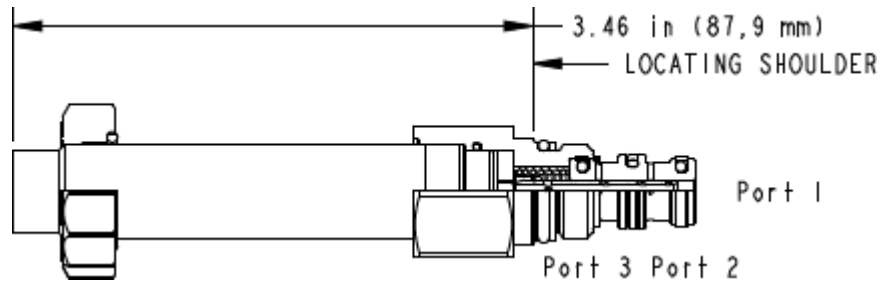

M-Control, H-Spool

TECHNICAL DATA NOTE: DATA MAY VARY BY CONFIGURATION. SEE CONFIGURATION SECTION.

Seal kit - Cartridge	Buna: 990-009-007
Seal kit - Cartridge	Polyurethane: 990-009-002
Seal kit - Cartridge	Viton: 990-009-006