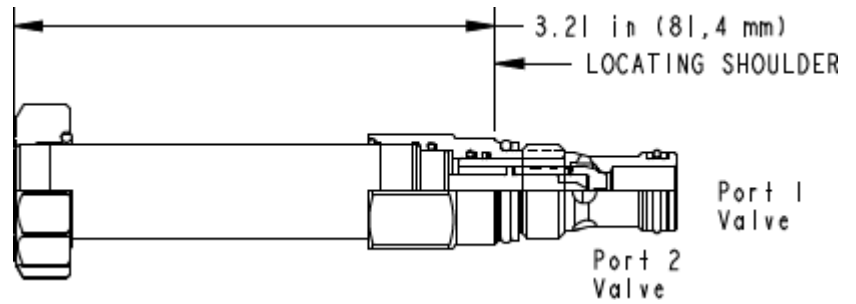

X-Control, C-Poppet

TECHNICAL DATA NOTE: DATA MAY VARY BY CONFIGURATION. SEE CONFIGURATION SECTION.

Seal kit - Cartridge	Buna: 990-162-007
Seal kit - Cartridge	Viton: 990-162-006

CONFIGURATION OPTIONS

Model Code Example: DFBDXCN

CONTROL	(X)	POPPET CONFIGURATION	(C)	SEAL MATERIAL	(N)	BOBINA
X No Manual Override		C normalmente cerrado		N Buna-N		No coil
D Twist/Lock (Dual) Manual Override		H normalmente abierto		E EPDM		
L Twist/Lock (Detent) Manual Override				V Viton		
M activador manual						
P Manual Pull Override						
T Twist (Momentary) Manual Override						