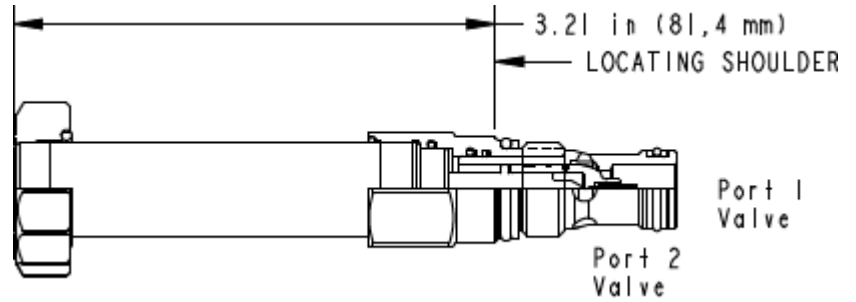

X-Control, C-Poppet

TECHNICAL DATA NOTE: DATA MAY VARY BY CONFIGURATION. SEE CONFIGURATION SECTION.

Seal kit - Cartridge	Buna: 990-162-007
Seal kit - Cartridge	Viton: 990-162-006

CONFIGURATION OPTIONS

Model Code Example: DFBGXCN

CONTROL	(X)	POPPET CONFIGURATION	(C)	SEAL MATERIAL	(N)	BOBINA
X No Manual Override		C normalmente cerrado		N Buna-N		No coil
D Twist/Lock (Dual) Manual Override		H normalmente abierto		E EPDM		
L Twist/Lock (Detent) Manual Override				V Viton		
M activador manual						
P Manual Pull Override						
T Twist (Momentary) Manual Override						