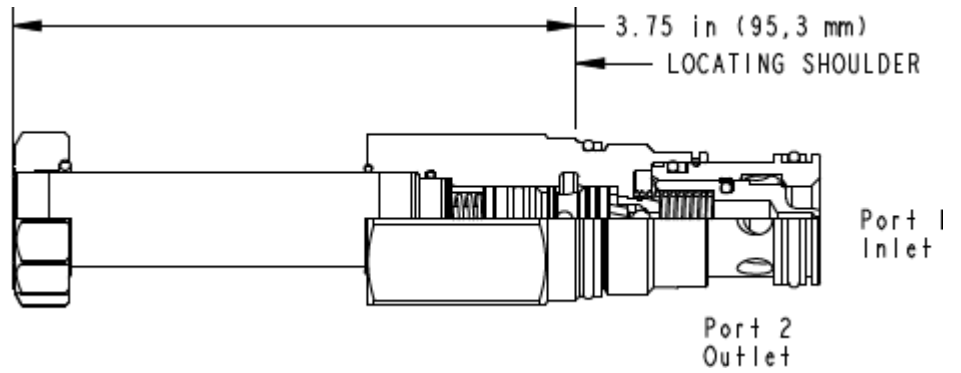

X-Control, C-Poppet

TECHNICAL DATA NOTE: DATA MAY VARY BY CONFIGURATION. SEE CONFIGURATION SECTION.

Seal kit - Cartridge	Buna: 990-203-007
Seal kit - Cartridge	EPDM: 990-203-014
Seal kit - Cartridge	Viton: 990-203-006

CONFIGURATION OPTIONS

Model Code Example: DFDIXCN

CONTROL	(X)	SPOOL CONFIGURATION	(C)	SEAL MATERIAL	(N)	BOBINA
X No Manual Override		C normalmente cerrado		N Buna-N		No coil
D Twist/Lock (Dual) Manual Override		H normalmente abierto		E EPDM		
L Twist/Lock (Detent) Manual Override				V Viton		
M activador manual						
T Twist (Momentary) Manual Override						