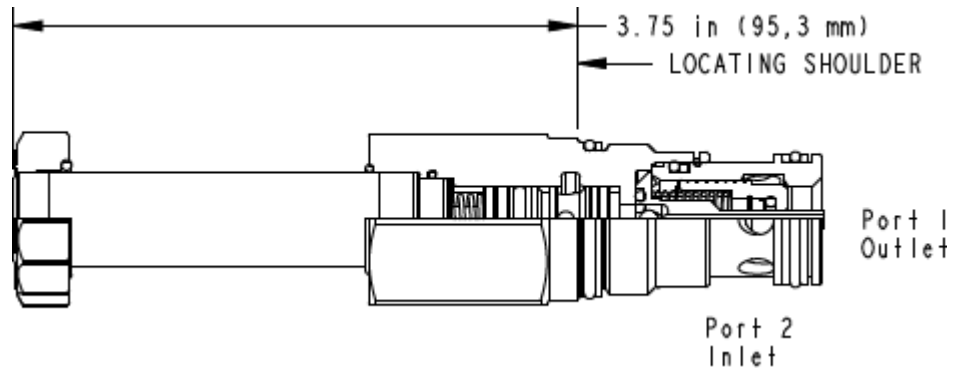

X-Control, C-Poppet

TECHNICAL DATA NOTE: DATA MAY VARY BY CONFIGURATION. SEE CONFIGURATION SECTION.

Seal kit - Cartridge	Buna: 990-203-007
Seal kit - Cartridge	EPDM: 990-203-014
Seal kit - Cartridge	Viton: 990-203-006

CONFIGURATION OPTIONS

Model Code Example: DFDJXCN

CONTROL	(X)	SPOOL CONFIGURATION	(C)	SEAL MATERIAL	(N)	BOBINA
X No Manual Override		C normalmente cerrado		N Buna-N		No coil
D Twist/Lock (Dual) Manual Override		H normalmente abierto		E EPDM		212 DIN 43650-Form A, 12 VDC
L Twist/Lock (Detent) Manual Override				V Viton		224 DIN 43650-Form A, 24 VDC
M activador manual						912 Deutsch DT04-2P, 12 VDC
T Twist (Momentary) Manual Override						924 Deutsch DT04-2P, 24 VDC