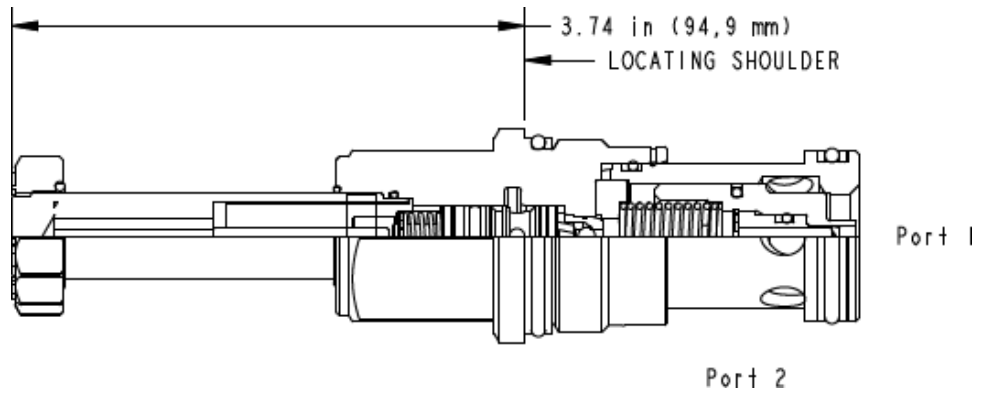

X-Control, C-Poppet

TECHNICAL DATA NOTE: DATA MAY VARY BY CONFIGURATION. SEE CONFIGURATION SECTION.

Seal kit - Cartridge	Buna: 990-016-007
Seal kit - Cartridge	EPDM: 990-016-014
Seal kit - Cartridge	Viton: 990-016-006