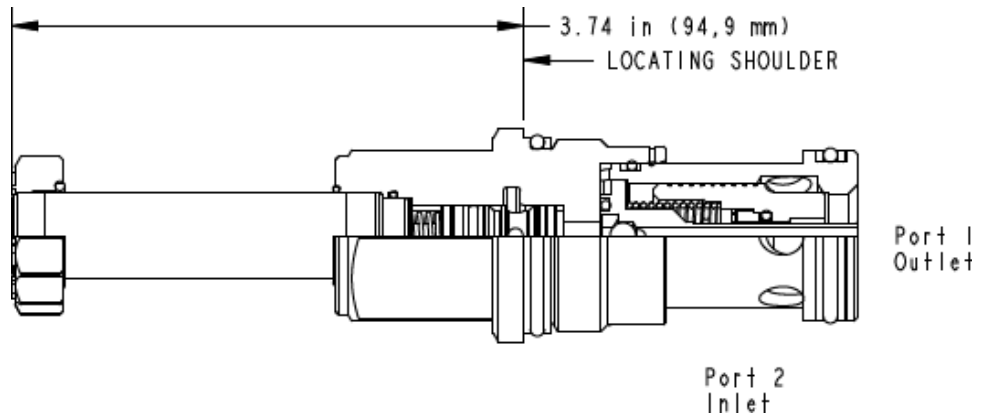

X-Control, C-Poppet

TECHNICAL DATA NOTE: DATA MAY VARY BY CONFIGURATION. SEE CONFIGURATION SECTION.

Seal kit - Cartridge	Buna: 990-016-007
Seal kit - Cartridge	EPDM: 990-016-014
Seal kit - Cartridge	Viton: 990-016-006

CONFIGURATION OPTIONS

Model Code Example: DFEJXCN

CONTROL	(X)	POPPET CONFIGURATION	(C)	SEAL MATERIAL	(N)	BOBINA
X No Manual Override		C normalmente cerrado		N Buna-N		No coil
D Twist/Lock (Dual) Manual Override		H normalmente abierto		E EPDM		212 DIN 43650-Form A, 12 VDC
L Twist/Lock (Detent) Manual Override				V Viton		224 DIN 43650-Form A, 24 VDC
M Manual Override (Standard)						912 Deutsch DT04-2P, 12 VDC
T Twist (Momentary) Manual Override						924 Deutsch DT04-2P, 24 VDC