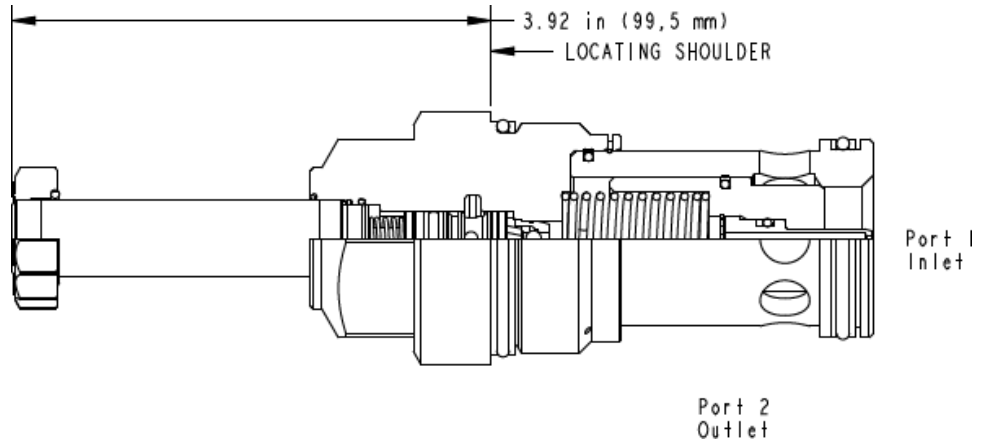

X-Control, C-Poppet

TECHNICAL DATA NOTE: DATA MAY VARY BY CONFIGURATION. SEE CONFIGURATION SECTION.

Seal kit - Cartridge	Buna: 990-018-007
Seal kit - Cartridge	EPDM: 990-018-014
Seal kit - Cartridge	Viton: 990-018-006

CONFIGURATION OPTIONS

Model Code Example: **DFFIXCN**

CONTROL	(X)	POPPET CONFIGURATION	(C)	SEAL MATERIAL	(N)	BOBINA
X No Manual Override		C normalmente cerrado		N Buna-N		No coil
D Twist/Lock (Dual) Manual Override		H normalmente abierto		E EPDM		
L Twist/Lock (Detent) Manual Override				V Viton		
M activador manual						
T Twist (Momentary) Manual Override						