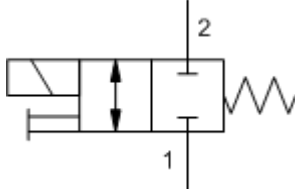

X-Control, C-Spool

M-Control, C-Spool

**TECHNICAL DATA** NOTE: DATA MAY VARY BY CONFIGURATION. SEE CONFIGURATION SECTION.

Seal kit - Cartridge	Buna: 990-413-007
Seal kit - Cartridge	Viton: 990-413-006

**CONFIGURATION OPTIONS**

**Model Code Example: DLDFXCN**

CONTROL	(X)	SPOOL CONFIGURATION	(C)	SEAL MATERIAL	(N)	BOBINA
<b>X</b> No Manual Override		<b>C</b> normalmente cerrado		<b>N</b> Buna-N		No coil
<b>D</b> Twist/Lock (Dual) Manual Override		<b>H</b> normalmente abierto		<b>E</b> EPDM		
<b>L</b> Twist/Lock (Detent) Manual Override				<b>V</b> Viton		
<b>M</b> activador manual						
<b>T</b> Twist (Momentary) Manual Override						