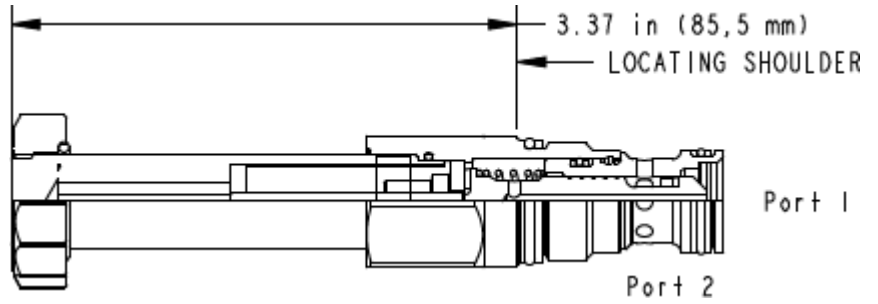

X-Control, C-Spool

M-Control, C-Spool

**TECHNICAL DATA** NOTE: DATA MAY VARY BY CONFIGURATION. SEE CONFIGURATION SECTION.

Seal kit - Cartridge	Buna: 990-413-007
Seal kit - Cartridge	Viton: 990-413-006

**CONFIGURATION OPTIONS**

**Model Code Example: DLDFXCN**

CONTROL	(X)	SPOOL CONFIGURATION	(C)	SEAL MATERIAL	(N)	BOBINA
<b>X</b> No Manual Override		<b>C</b> normalmente cerrado		<b>N</b> Buna-N		No coil
<b>D</b> Twist/Lock (Dual) Manual Override		<b>H</b> normalmente abierto		<b>E</b> EPDM		
<b>L</b> Twist/Lock (Detent) Manual Override				<b>V</b> Viton		
<b>M</b> activador manual						
<b>T</b> Twist (Momentary) Manual Override						