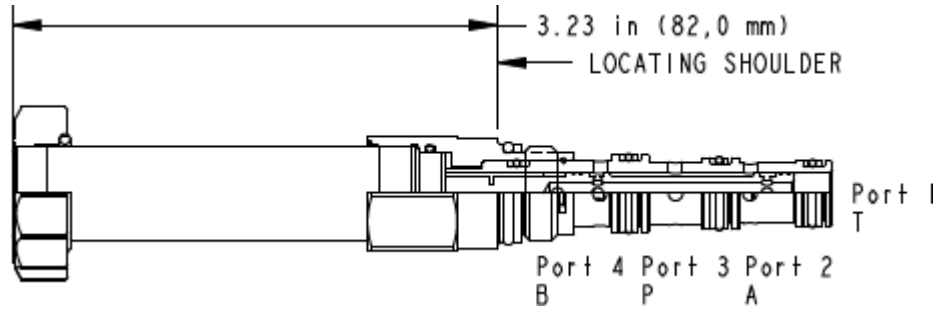

X-Control, N-Spool

TECHNICAL DATA NOTE: DATA MAY VARY BY CONFIGURATION. SEE CONFIGURATION SECTION.

Seal kit - Cartridge	Buna: 990-030-007
Seal kit - Cartridge	Viton: 990-030-006

CONFIGURATION OPTIONS

Model Code Example: DNBDXNN

CONTROL	(X)	SPOOL CONFIGURATION	(N)	SEAL MATERIAL	(N)	BOBINA
X No Manual Override		N Through, Shift to Cross		N Buna-N		No coil
P Manual Pull Override		C Closed, Shift to Through		V Viton		
		D Closed, Shift to Cross				
		E Cross, Shift to Closed				
		T Tandem, Shift to Through				
		V Cross, Shift to Tandem				