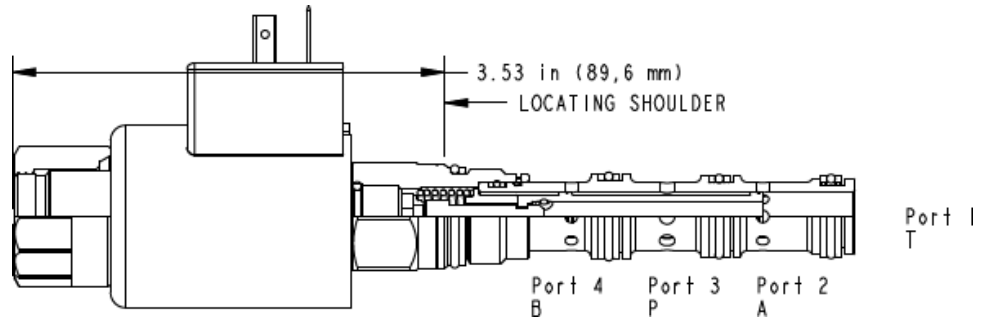

X-Control, X-Spool

TECHNICAL DATA NOTE: DATA MAY VARY BY CONFIGURATION. SEE CONFIGURATION SECTION.

Seal kit - Cartridge	Buna: 990-431-007
Seal kit - Cartridge	EPDM: 990-431-014
Seal kit - Cartridge	Viton: 990-431-006

CONFIGURATION OPTIONS

Model Code Example: DNCAXN224

CONTROL	(X)	SPOOL CONFIGURATION	(X)	SEAL MATERIAL	(N)	BOBINA	(224)
X No Manual Override		X Cross, Shift to Through		N Buna-N		224 DIN 43650-Form A, 24 VDC	
D Twist/Lock (Dual) Manual Override		A A to T, Shift to Through		E EPDM		No coil	
L Twist/Lock (Detent) Manual Override		B B to T, Shift to Through		V Viton		212 DIN 43650-Form A, 12 VDC	
M activador manual		C Closed, Shift to Through				912 Deutsch DT04-2P, 12 VDC	
T Twist (Momentary) Manual Override		J Open, Shift to Through				924 Deutsch DT04-2P, 24 VDC	
		L Cross, Shift to P to A, B and T Blocked					
		S Regen, Shift to Through					
		T Tandem, Shift to Through					
		W A and B Bleed to T, Shift to Through					
		Z Motor, Shift to Through					