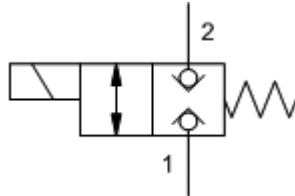

M-Control, C-Poppet

X-Control, C-Poppet

TECHNICAL DATA

Seal kit - Cartridge	Buna: 990-608-007
Seal kit - Cartridge	Viton: 990-608-006

CONFIGURATION

CONFIGURATION OPTIONS

Model Code Example: DTAFMHN

CONTROL	(M)	POPPET CONFIGURATION	(H)	SEAL MATERIAL	(N)	BOBINA	(928L)
M Control activador manual		H normalmente abierto		N Buna-N		No coil	
N D Seal Material (Dual) Manual Override		C normalmente cerrado		E EPDM			
L bobina Lock (Detent) Manual Override				V Viton			
T Twist (Momentary) Manual Override							
X No Manual Override							