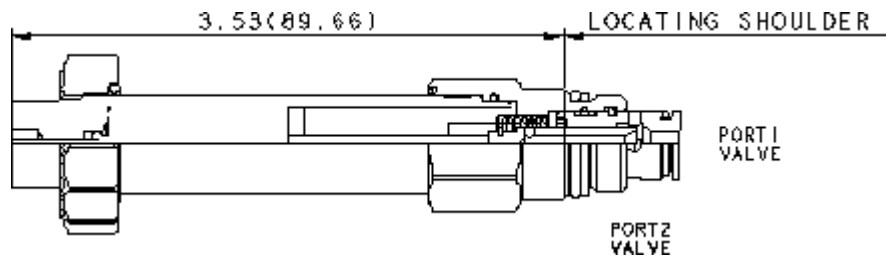

M-Control, C-Poppet

X-Control, C-Poppet

TECHNICAL DATA

Seal kit - Cartridge	Buna: 990-608-007
Seal kit - Cartridge	Viton: 990-608-006

CONFIGURATION

CONFIGURATION OPTIONS

Model Code Example: DTAFMHN

CONTROL	(M)	POPPET CONFIGURATION	(H)	SEAL MATERIAL	(N)	BOBINA	(928L)
M Control activador manual		H normalmente abierto		N Buna-N		No coil	
N D Seal Material (Dual) Manual Override		C normalmente cerrado		E EPDM			
L bobina Lock (Detent) Manual Override				V Viton			
T Twist (Momentary) Manual Override							
X No Manual Override							