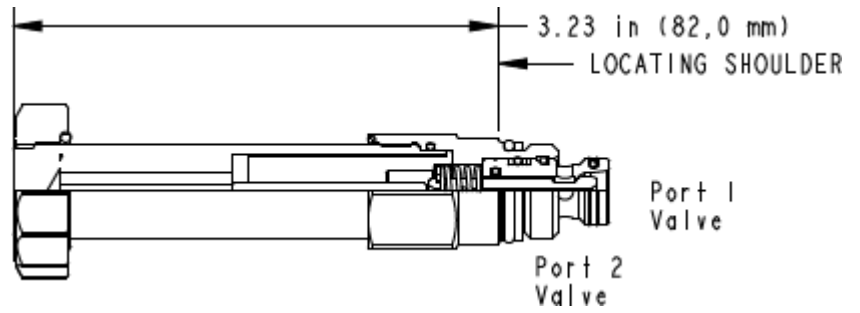

M-Control, C-Poppet

X-Control, C-Poppet

TECHNICAL DATA NOTE: DATA MAY VARY BY CONFIGURATION. SEE CONFIGURATION SECTION.

Seal kit - Cartridge	Buna: 990-608-007
Seal kit - Cartridge	Viton: 990-608-006

CONFIGURATION OPTIONS

Model Code Example: DTAFXCN

CONTROL (X)	POPPET CONFIGURATION (C)	SEAL MATERIAL (N)	BOBINA
X No Manual Override	C normalmente cerrado	N Buna-N	No coil
D Twist/Lock (Dual) Manual Override	H normalmente abierto	E EPDM	
L Twist/Lock (Detent) Manual Override		V Viton	
M activador manual			
T Twist (Momentary) Manual Override			