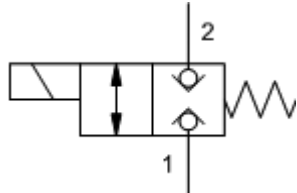

M-Control, C-Poppet

X-Control, C-Poppet

TECHNICAL DATA NOTE: DATA MAY VARY BY CONFIGURATION. SEE CONFIGURATION SECTION.

Seal kit - Cartridge	Buna: 990-608-007
Seal kit - Cartridge	Viton: 990-608-006

CONFIGURATION OPTIONS

Model Code Example: DTAFXCN

CONTROL (X)	POPPET CONFIGURATION (C)	SEAL MATERIAL (N)	BOBINA
X No Manual Override	C normalmente cerrado	N Buna-N	No coil
D Twist/Lock (Dual) Manual Override	H normalmente abierto	E EPDM	
L Twist/Lock (Detent) Manual Override		V Viton	
M activador manual			
T Twist (Momentary) Manual Override			