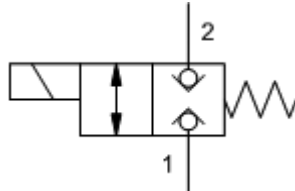

M-Control, C-Poppet

X-Control, C-Poppet

TECHNICAL DATA NOTE: DATA MAY VARY BY CONFIGURATION. SEE CONFIGURATION SECTION.

Seal kit - Cartridge	Buna: 990-162-007
Seal kit - Cartridge	Viton: 990-162-006

CONFIGURATION OPTIONS

Model Code Example: DTBFXCN

CONTROL	(X)	POPPET CONFIGURATION	(C)	SEAL MATERIAL	(N)	BOBINA
X No Manual Override		C normalmente cerrado		N Buna-N		No coil
D Twist/Lock (Dual) Manual Override		H normalmente abierto		E EPDM		
L Twist/Lock (Detent) Manual Override				V Viton		
M activador manual						
T Twist (Momentary) Manual Override						