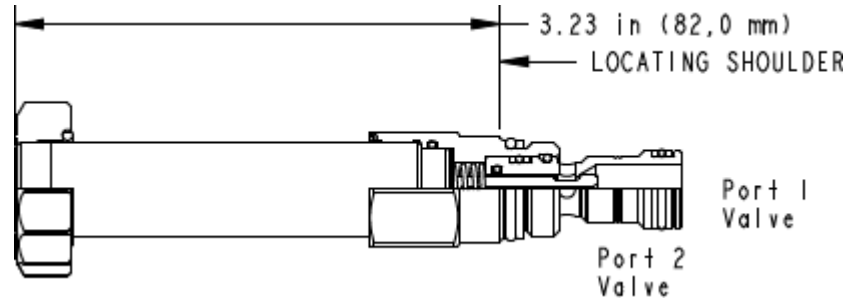

M-Control, C-Poppet

X-Control, C-Poppet

TECHNICAL DATA NOTE: DATA MAY VARY BY CONFIGURATION. SEE CONFIGURATION SECTION.

Seal kit - Cartridge	Buna: 990-162-007
Seal kit - Cartridge	Viton: 990-162-006

CONFIGURATION OPTIONS

Model Code Example: DTBFXCN

CONTROL	(X)	POPPET CONFIGURATION	(C)	SEAL MATERIAL	(N)	BOBINA
X No Manual Override		C normalmente cerrado		N Buna-N		No coil
D Twist/Lock (Dual) Manual Override		H normalmente abierto		E EPDM		
L Twist/Lock (Detent) Manual Override				V Viton		
M activador manual						
T Twist (Momentary) Manual Override						