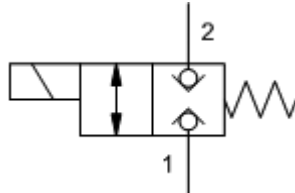

M-Control, C-Poppet

X-Control, C-Poppet

**TECHNICAL DATA** NOTE: DATA MAY VARY BY CONFIGURATION. SEE CONFIGURATION SECTION.

Seal kit - Cartridge	Buna: 990-413-007
Seal kit - Cartridge	Polyurethane: 990-413-002
Seal kit - Cartridge	Viton: 990-413-006

**CONFIGURATION OPTIONS**

**Model Code Example: DTDFXCN**

CONTROL (X)	POPPET CONFIGURATION (C)	SEAL MATERIAL (N)	BOBINA
<b>X</b> No Manual Override	<b>C</b> normalmente cerrado	<b>N</b> Buna-N	No coil
<b>D</b> Twist/Lock (Dual) Manual Override	<b>H</b> normalmente abierto	<b>E</b> EPDM	
<b>L</b> Twist/Lock (Detent) Manual Override		<b>V</b> Viton	
<b>M</b> activador manual			
<b>T</b> Twist (Momentary) Manual Override			