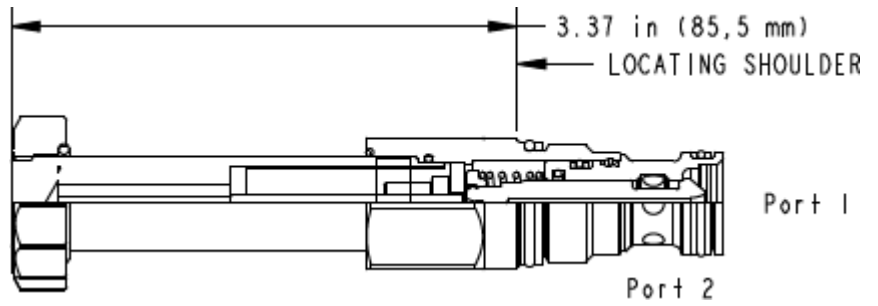

M-Control, C-Poppet

X-Control, C-Poppet

**TECHNICAL DATA** NOTE: DATA MAY VARY BY CONFIGURATION. SEE CONFIGURATION SECTION.

Seal kit - Cartridge	Buna: 990-413-007
Seal kit - Cartridge	Polyurethane: 990-413-002
Seal kit - Cartridge	Viton: 990-413-006

**CONFIGURATION OPTIONS**

**Model Code Example: DTDFXCN**

CONTROL (X)	POPPET CONFIGURATION (C)	SEAL MATERIAL (N)	BOBINA
<b>X</b> No Manual Override	<b>C</b> normalmente cerrado	<b>N</b> Buna-N	No coil
<b>D</b> Twist/Lock (Dual) Manual Override	<b>H</b> normalmente abierto	<b>E</b> EPDM	
<b>L</b> Twist/Lock (Detent) Manual Override		<b>V</b> Viton	
<b>M</b> activador manual			
<b>T</b> Twist (Momentary) Manual Override			