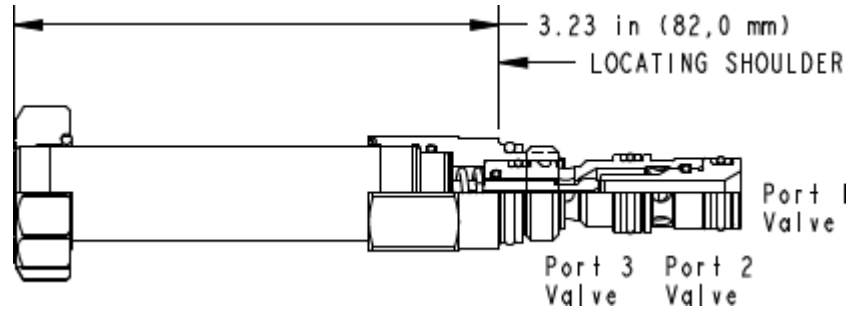

X-Control, N-Poppet

CONFIGURATION

X	Control	No Manual Override
A	Poppet Configuration	Normally Open 1 to 2, Closed 2 to 3
N	Seal Material	Buna-N
	bobina	

TECHNICAL DATA

Seal kit - Cartridge	Buna: 990-150-007
Seal kit - Cartridge	Viton: 990-150-006

CONFIGURATION OPTIONS

Model Code Example: DWBFXAN

CONTROL	(X)	POPPET CONFIGURATION	(A)	SEAL MATERIAL	(N)	BOBINA	(JN23BD)
X	No Manual Override	A	Normally Open 1 to 2, Closed 2 to 3	N	Buna-N		No coil
D	Twist/Lock (Dual) Manual Override			E	EPDM		
L	Twist/Lock (Detent) Manual Override	N	Normally Open 2 to 3, Closed 1 to 2	V	Viton		
M	activador manual						
T	Twist (Momentary) Manual Override						