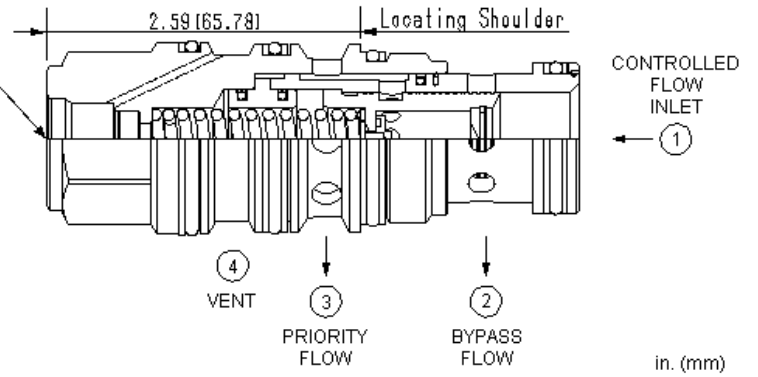

T-8A Cavity
Accepts Sun's
2 port Pilot
Control Cartridges
Pilot Control Cartridge
Sold Separately

/

T-8A

1

3

TECHNICAL DATA NOTE: DATA MAY VARY BY CONFIGURATION. SEE CONFIGURATION SECTION.

	350 bar
	T-8A
	22,2 mm
	27 - 33 Nm
	240 L/min.
	0,75 L/min.
Seal kit - Cartridge	Buna: 990-023-007
Seal kit - Cartridge	Polyurethane: 990-023-002
Seal kit - Cartridge	Viton: 990-023-006
Seal kit - Cartridge	Buna: 990-023-007
Seal kit - Cartridge	Polyurethane: 990-023-002
Seal kit - Cartridge	Viton: 990-023-006

CONFIGURATION OPTIONS

Model Code Example: **FVEA8AN**

(A)

(N)

A	.2 - 25 gpm (0,8 - 95 L/min.)
B	.2 - 25 gpm (0,8 - 95 L/min.)

N	
V	