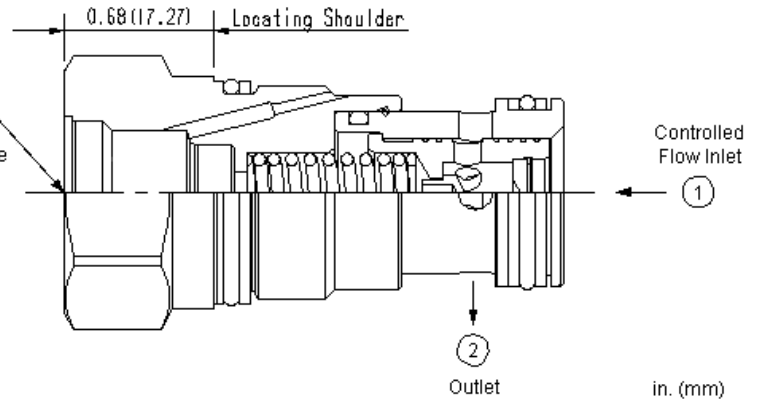

T-8A Cavity  
Accepts Sun's  
2 port Pilot  
Control Cartridges  
Pilot Control Cartridge  
Sold Separately

T-8A

**TECHNICAL DATA** NOTE: DATA MAY VARY BY CONFIGURATION. SEE CONFIGURATION SECTION.

	T-5A
	2
	45 L/min.
	350 bar
	T-8A
	28,6 mm
	61 - 68 Nm
	0.17 kg.
Seal kit - Cartridge	Buna: 990-203-007
Seal kit - Cartridge	Viton: 990-203-006
Seal kit - Cartridge	Buna: 990-203-007
Seal kit - Cartridge	Viton: 990-203-006