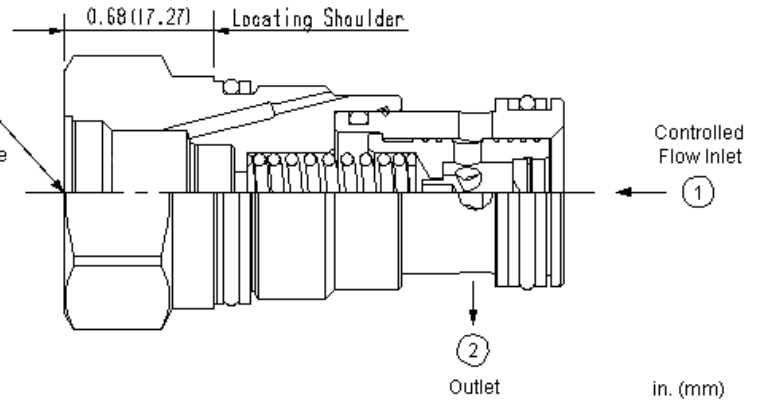

T-8A Cavity
Accepts Sun's
2 port Pilot
Control Cartridges
Pilot Control Cartridge
Sold Separately

T-8A

TECHNICAL DATA NOTE: DATA MAY VARY BY CONFIGURATION. SEE CONFIGURATION SECTION.

	T-5A
	2
	45 L/min.
	350 bar
	T-8A
	28,6 mm
	61 - 68 Nm
	0,20 kg
Seal kit - Cartridge	Buna: 990-203-007
Seal kit - Cartridge	Viton: 990-203-006

OPTION SELECTION EXAMPLE: FXDA8ANV

(A)

(V)

A	.1 - 12 gpm (0,4 - 45 L/min.)
B	.1 - 12 gpm (0,4 - 45 L/min.)

V	
E	EPDM
N	

TECHNICAL FEATURES

- $\pm 10\%$
- T-8 T-8A
- T-8A T-8A
- 2
-
- Sun

PERFORMANCE CURVES