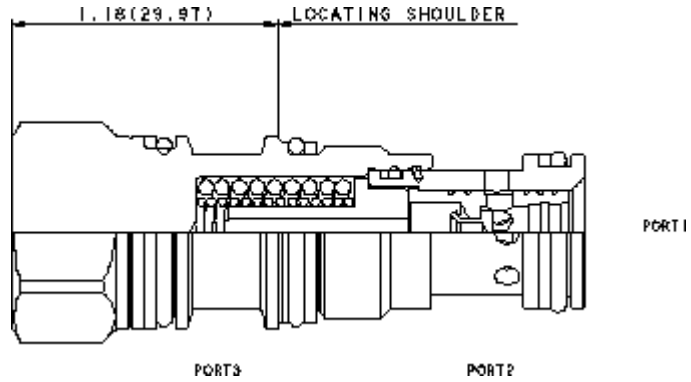

**CONFIGURATION**

X Control Not Adjustable

**TECHNICAL DATA**

Seal kit - Cartridge	Buna: 990-011-007
Seal kit - Cartridge	Polyurethane: 990-011-002
Seal kit - Cartridge	Viton: 990-011-006

**CONFIGURATION OPTIONS**

Model Code Example: LPDCXHN

CONTROL

(X)

X Not Adjustable