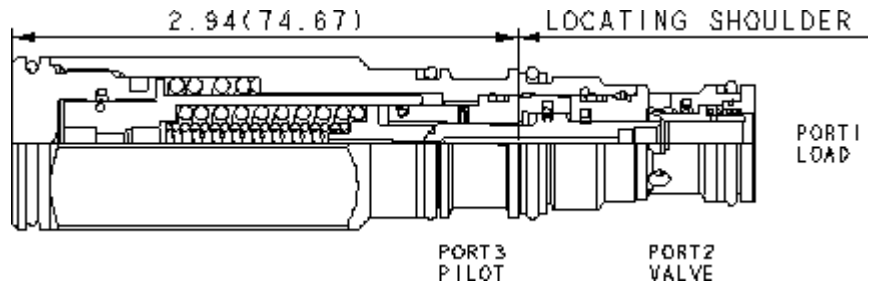

3-Port Atmospherically Referenced, Non-adjustable

**TECHNICAL DATA** NOTE: DATA MAY VARY BY CONFIGURATION. SEE CONFIGURATION SECTION.

Seal kit - Cartridge	Buna: 990-011-007
Seal kit - Cartridge	Viton: 990-011-006

**CONFIGURATION OPTIONS**

Model Code Example: MADPDHN

CONTROL

(D)

FACTORY SET

(H)

SEAL MATERIAL

(N)