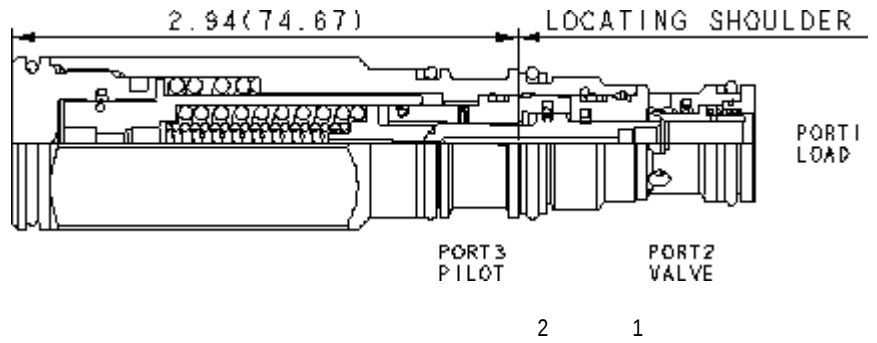

3-Port Atmospherically Referenced, Non-adjustable

TECHNICAL DATA NOTE: DATA MAY VARY BY CONFIGURATION. SEE CONFIGURATION SECTION.

	350 bar
	See Technical Features
	1,7 bar
	0,3 cc/min.
	30 cc/min.
	≥77% of setting
Seal kit - Cartridge	Buna: 990-011-007
Seal kit - Cartridge	Viton: 990-011-006
Seal kit - Cartridge	Buna: 990-011-007
Seal kit - Cartridge	Viton: 990-011-006

CONFIGURATION OPTIONS

Model Code Example: MADPDHN

(D)

(H)

(N)

D LoadMatch™	H 4000 psi (280 bar)	N
	G 6000 psi (420 bar)	V
	J 5000 psi (350 bar)	