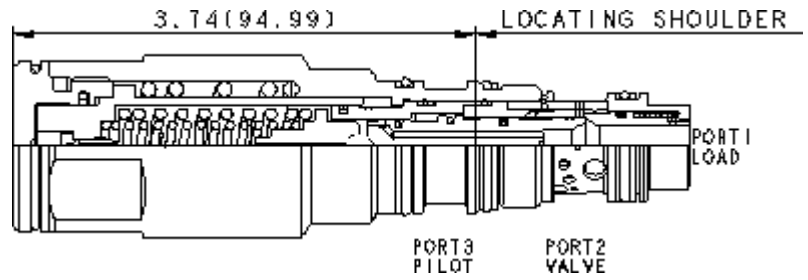

3-Port Atmospherically Referenced, Non-adjustable

**TECHNICAL DATA** NOTE: DATA MAY VARY BY CONFIGURATION. SEE CONFIGURATION SECTION.

Seal kit - Cartridge	Buna: 990-202-007
Seal kit - Cartridge	Polyurethane: 990-002-002
Seal kit - Cartridge	Viton: 990-202-006

**CONFIGURATION OPTIONS**

**Model Code Example: MAEPDHN**

CONTROL	(D) FACTORY SET	(H) SEAL MATERIAL	(N) MATERIAL/COATING
<b>D</b> LoadMatch™	<b>H</b> 4000 psi (280 bar) <b>G</b> 6000 psi (420 bar) <b>J</b> 5000 psi (350 bar)	<b>N</b> Buna-N <b>V</b> Viton	<b>N</b> Standard Material/Coating <b>/LH</b> Mild Steel, Zinc-Nickel