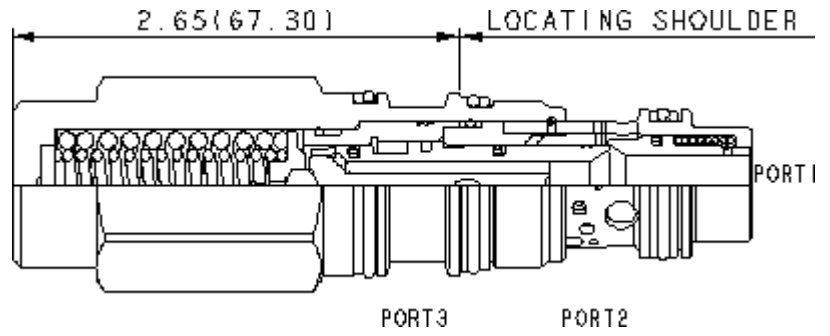

3-Port Non-vented, Fixed Setting

TECHNICAL DATA NOTE: DATA MAY VARY BY CONFIGURATION. SEE CONFIGURATION SECTION.

Seal kit - Cartridge	Buna: 990-202-007
Seal kit - Cartridge	Polyurethane: 990-002-002
Seal kit - Cartridge	Viton: 990-202-006