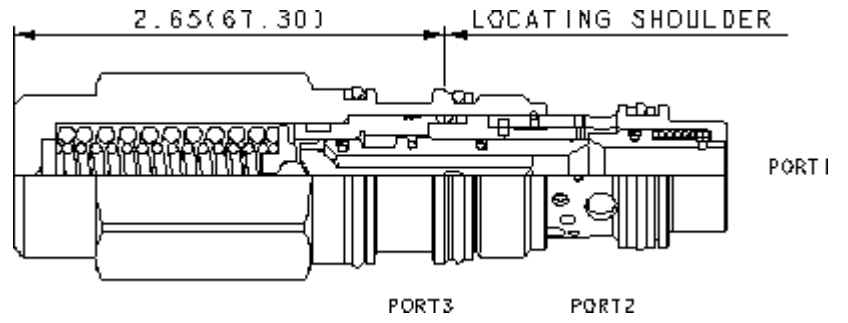

3-Port Non-vented, Fixed Setting

TECHNICAL DATA NOTE: DATA MAY VARY BY CONFIGURATION. SEE CONFIGURATION SECTION.

Seal kit - Cartridge	Buna: 990-202-007
Seal kit - Cartridge	Polyurethane: 990-002-002
Seal kit - Cartridge	Viton: 990-202-006

CONFIGURATION OPTIONS

Model Code Example: **MBEBXLN**

FACTORY SET	(L)	SEAL MATERIAL	(N)
L 4000 psi (280 bar)		N Buna-N	
K 3000 psi (210 bar)		V Viton	
M 5000 psi (350 bar)			