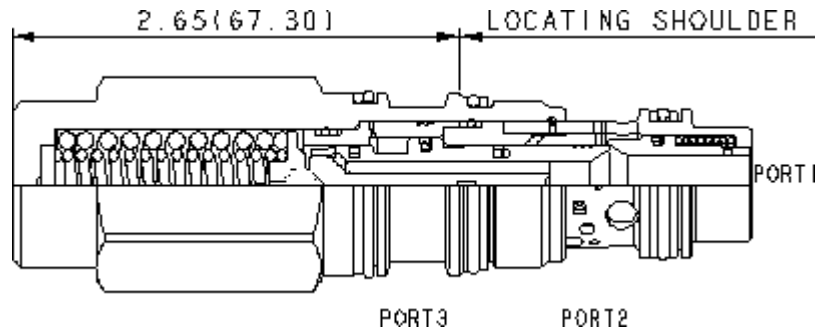

3-Port Non-vented, Fixed Setting

**TECHNICAL DATA** NOTE: DATA MAY VARY BY CONFIGURATION. SEE CONFIGURATION SECTION.

Seal kit - Cartridge	Buna: 990-202-007
Seal kit - Cartridge	Polyurethane: 990-002-002
Seal kit - Cartridge	Viton: 990-202-006