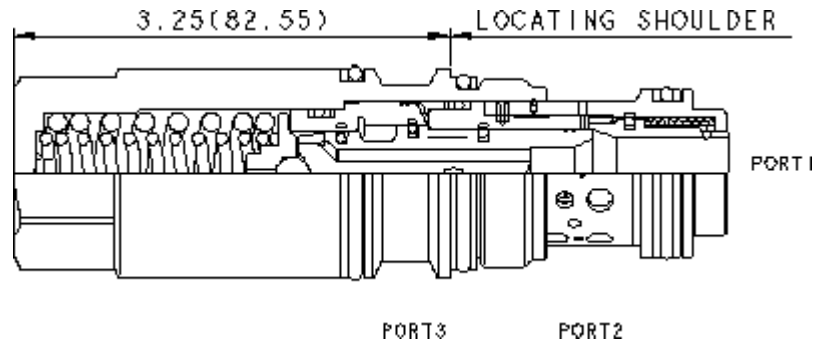

3-Port Non-vented, Fixed Setting

TECHNICAL DATA NOTE: DATA MAY VARY BY CONFIGURATION. SEE CONFIGURATION SECTION.

Seal kit - Cartridge	Buna: 990-017-007
Seal kit - Cartridge	EPDM: 990-017-014
Seal kit - Cartridge	Polyurethane: 990-017-002
Seal kit - Cartridge	Viton: 990-017-006