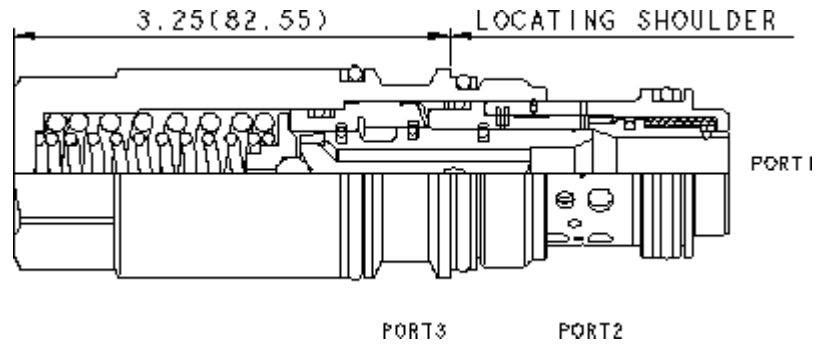

3-Port Non-vented, Fixed Setting

**TECHNICAL DATA** NOTE: DATA MAY VARY BY CONFIGURATION. SEE CONFIGURATION SECTION.

Seal kit - Cartridge	Buna: 990-017-007
Seal kit - Cartridge	Polyurethane: 990-017-002
Seal kit - Cartridge	Viton: 990-017-006