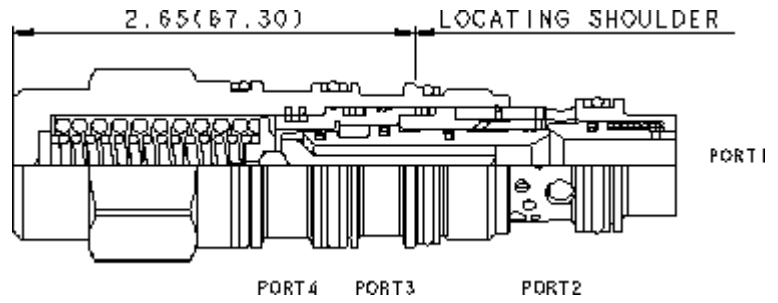

4-Port Vented, Non-adjustable

**TECHNICAL DATA** NOTE: DATA MAY VARY BY CONFIGURATION. SEE CONFIGURATION SECTION.

Seal kit - Cartridge	Buna: 990-022-007
Seal kit - Cartridge	Polyurethane: 990-022-002
Seal kit - Cartridge	Viton: 990-022-006