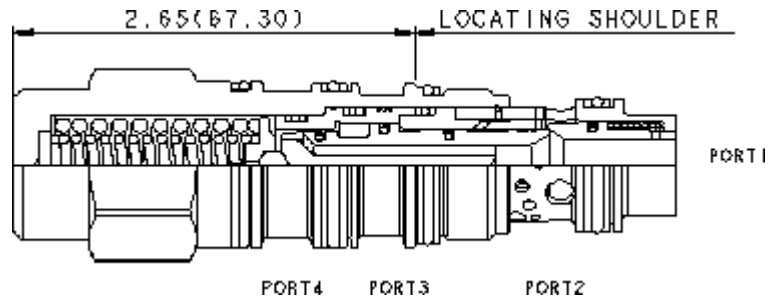

4-Port Vented, Non-adjustable

TECHNICAL DATA NOTE: DATA MAY VARY BY CONFIGURATION. SEE CONFIGURATION SECTION.

Seal kit - Cartridge	Buna: 990-022-007
Seal kit - Cartridge	Polyurethane: 990-022-002
Seal kit - Cartridge	Viton: 990-022-006