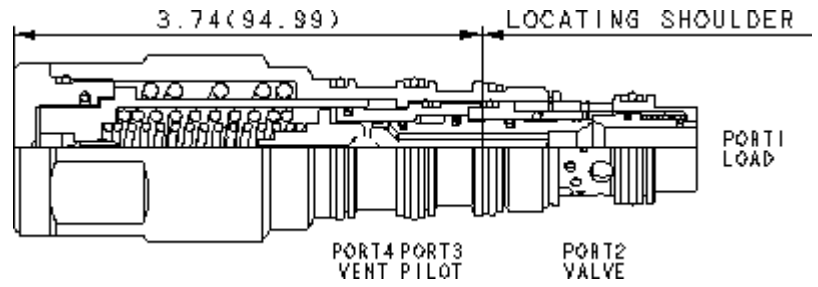

4-Port Vented, Non-adjustable

TECHNICAL DATA NOTE: DATA MAY VARY BY CONFIGURATION. SEE CONFIGURATION SECTION.

Seal kit - Cartridge	Buna: 990-022-007
Seal kit - Cartridge	Polyurethane: 990-022-002
Seal kit - Cartridge	Viton: 990-022-006

CONFIGURATION OPTIONS

Model Code Example: MWEPDHN

CONTROL	(D) FACTORY SET	(H) SEAL MATERIAL	(N) MATERIAL/COATING
D LoadMatch™	H 4000 psi (280 bar)	N Buna-N	Standard Material/Coating
	G 6000 psi (420 bar)	V Viton	/AP Stainless Steel, Passivated
	J 5000 psi (350 bar)		