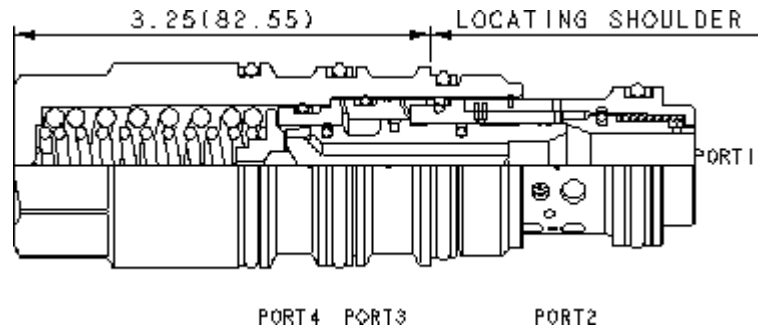

4-Port Vented, Non-adjustable

TECHNICAL DATA NOTE: DATA MAY VARY BY CONFIGURATION. SEE CONFIGURATION SECTION.

Seal kit - Cartridge	Buna: 990-023-007
Seal kit - Cartridge	Polyurethane: 990-023-002
Seal kit - Cartridge	Viton: 990-023-006