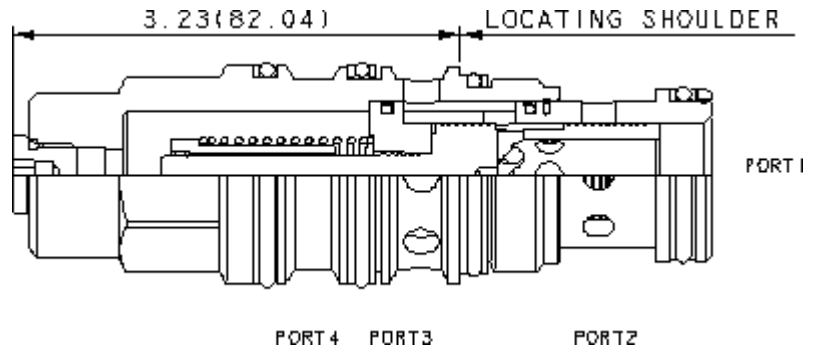

CONFIGURATION

X	Control	Not Adjustable
	Seal Material	

TECHNICAL DATA

Seal kit - Cartridge	Buna: 990-023-007
Seal kit - Cartridge	EPDM: 990-023-014
Seal kit - Cartridge	Polyurethane: 990-023-002
Seal kit - Cartridge	Viton: 990-023-006