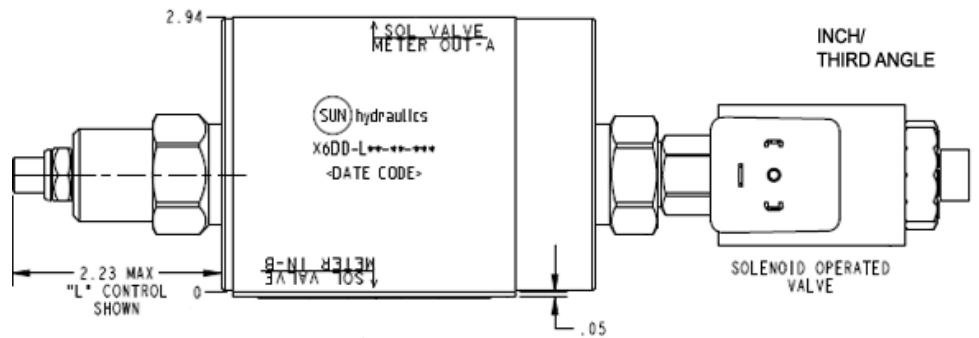

Meter in B Normally Open

Meter out A Normally Open

TECHNICAL DATA NOTE: DATA MAY VARY BY CONFIGURATION. SEE CONFIGURATION SECTION.

	ISO 05 - 50mm
Stack Height	76 mm
()	
	0 - 12 gpm
	Meter in on B or meter out on A

CONFIGURATION OPTIONS

Model Code Example: X6DDLAF224

(L)

(A)

(N)

L	A	N
H	B	V
	.2 - 12 gpm (0,8 - 45 L/min.)	
	.2 - 3 gpm (0,8 - 11 L/min.)	

INCLUDED COMPONENTS

Part	Description	Quantity
500-001-014*	O-Ring	5
700-001*	Seal Plate	1
DFDA8DN	Cartridge	1
DTAFMHN224	Cartridge	1
FDCBLAN	Cartridge - Primary	1