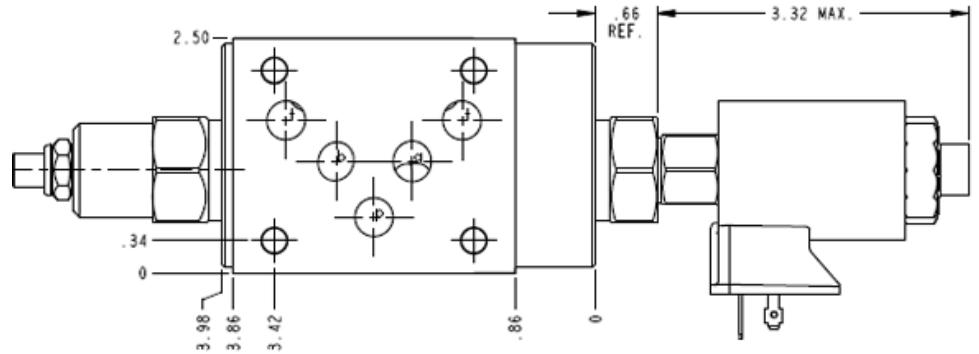

Meter in B Normally Open

Meter out A Normally Open

TECHNICAL DATA NOTE: DATA MAY VARY BY CONFIGURATION. SEE CONFIGURATION SECTION.

	ISO 05 - 50mm
Stack Height	76 mm
()	
	0 - 12 gpm
	Meter in on B or meter out on A

CONFIGURATION OPTIONS

Model Code Example: X6DDLAF224

(L)

(A)

(N)

L	A	N
H	B	V
	.2 - 12 gpm (0,8 - 45 L/min.)	
	.2 - 3 gpm (0,8 - 11 L/min.)	

INCLUDED COMPONENTS

Part	Description	Quantity
500-001-014*	O-Ring	5
700-001*	Seal Plate	1
DFDA8DN	Cartridge	1
DTAFMHN224	Cartridge	1
FDCBLAN	Cartridge - Primary	1