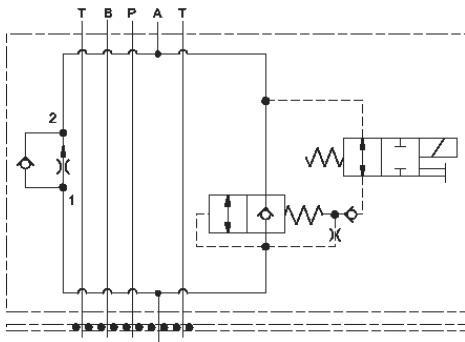

Meter in B Normally Open

Meter out A Normally Open

TECHNICAL DATA NOTE: DATA MAY VARY BY CONFIGURATION. SEE CONFIGURATION SECTION.

	ISO 05 - 50mm
Stack Height	76 mm
()	
	0 - 12 gpm
	Meter in on B or meter out on A

CONFIGURATION OPTIONS

Model Code Example: X6DDLAF224

(L)

(A)

(N)

L	A	N
H	B	V
	.2 - 12 gpm (0,8 - 45 L/min.)	
	.2 - 3 gpm (0,8 - 11 L/min.)	

INCLUDED COMPONENTS

Part	Description	Quantity
500-001-014*	O-Ring	5
700-001*	Seal Plate	1
DFDA8DN	Cartridge	1
DTAFMHN224	Cartridge	1
FDCBLAN	Cartridge - Primary	1