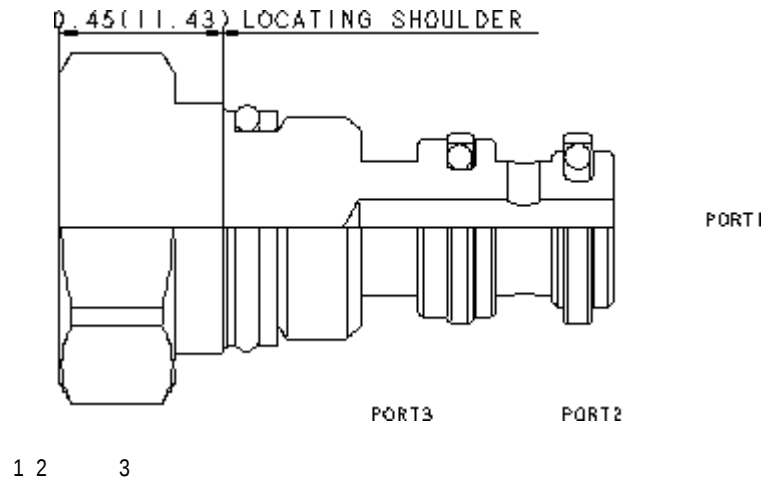

CONFIGURATION

- X -
- X -
- N -

TECHNICAL DATA NOTE: DATA MAY VARY BY CONFIGURATION. SEE CONFIGURATION SECTION.

	T-9A
	P
	350 bar
	3
	22,2 mm
	27 - 33 Nm
Seal kit - Cartridge	Buna: 990-009-007
Seal kit - Cartridge	EPDM: 990-009-014
Seal kit - Cartridge	Polyurethane: 990-009-002
Seal kit - Cartridge	Viton: 990-009-006