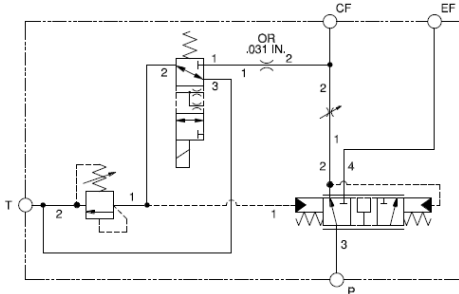

A - Normally Open 1 to 2

N - Normally Open 2 to 3

CONFIGURATION OPTIONS

Model Code Example: **XPDSLNNJ**

CONTROL	(L) MAXIMUM ORIFICE DIAMETER	(F) SEAL MATERIAL	(N)
L Standard Screw Adjustment	F .33 in. (8,4 mm)	N Buna-N	
		V Viton	

INCLUDED COMPONENTS

Part	Description	Quantity
280-038-031*	Orifice	1
A330-006-002*	SAE Plug	1
A330-006-004*	SAE Plug	1
A330-006-008*	SAE Plug	1
DMBFXNN	Cartridge	1
LHDAXFN	Cartridge	1
NFCDLFN	Cartridge - Primary	1
RBACLAN	Cartridge	1