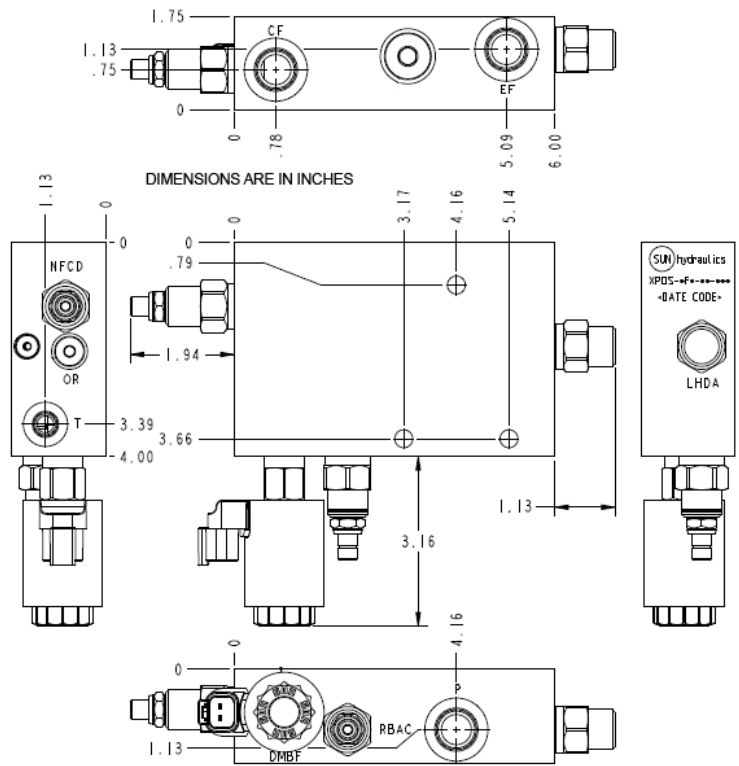

A - Normally Open 1 to 2

N - Normally Open 2 to 3

CONFIGURATION OPTIONS

Model Code Example: **XPDSLNNJ**

CONTROL	(L) MAXIMUM ORIFICE DIAMETER	(F) SEAL MATERIAL	(N)
L Standard Screw Adjustment	F .33 in. (8,4 mm)	N Buna-N	
		V Viton	

INCLUDED COMPONENTS

Part	Description	Quantity
280-038-031*	Orifice	1
A330-006-002*	SAE Plug	1
A330-006-004*	SAE Plug	1
A330-006-008*	SAE Plug	1
DMBFXNN	Cartridge	1
LHDAXFN	Cartridge	1
NFCDLFN	Cartridge - Primary	1
RBACLAN	Cartridge	1