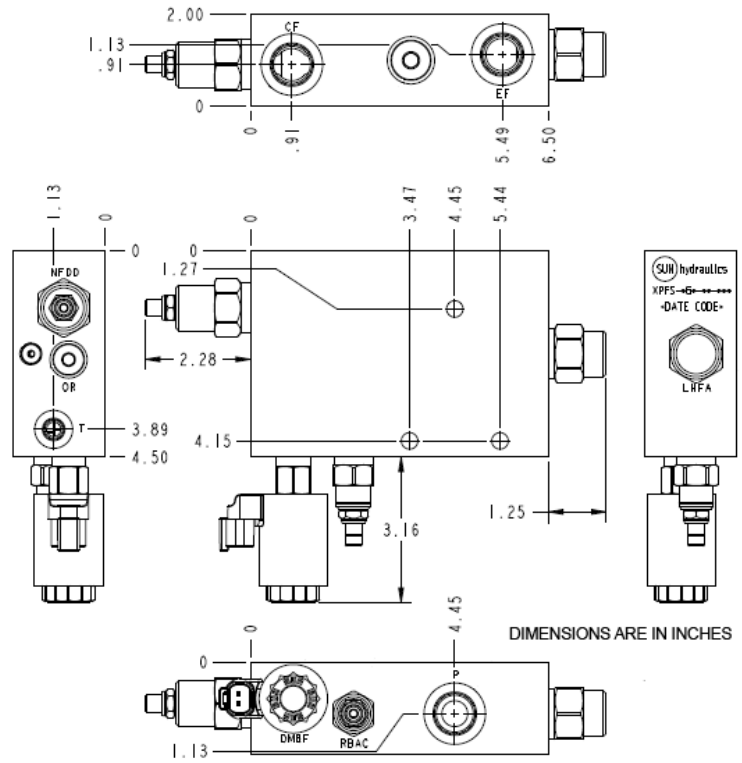

A - Normally Open 1 to 2

N - Normally Open 2 to 3

**CONFIGURATION OPTIONS**

Model Code Example: **XPFSLGNNK**

CONTROL	(L) MAXIMUM ORIFICE DIAMETER	(G) SEAL MATERIAL	(N)
<b>L</b> Standard Screw Adjustment	<b>G</b> .5 in. (12,7 mm)	<b>N</b> Buna-N	
		<b>V</b> Viton	

**INCLUDED COMPONENTS**

Part	Description	Quantity
280-039-031*	Orifice	1
A330-006-002*	SAE Plug	1
A330-006-006*	SAE Plug	1
A330-006-008*	SAE Plug	1
DMBFXNN	Cartridge	1
LHFAXFN	Cartridge	1
NFDDLGN	Cartridge - Primary	1
RBACLAN	Cartridge	1