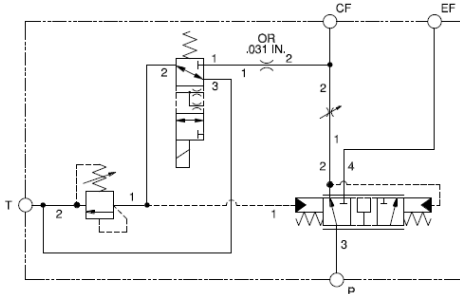

A - Normally Open 1 to 2

N - Normally Open 2 to 3

**CONFIGURATION OPTIONS**

Model Code Example: **XPFSLGNNK**

CONTROL	(L) MAXIMUM ORIFICE DIAMETER	(G) SEAL MATERIAL	(N)
<b>L</b> Standard Screw Adjustment	<b>G</b> .5 in. (12,7 mm)	<b>N</b> Buna-N	
		<b>V</b> Viton	

**INCLUDED COMPONENTS**

Part	Description	Quantity
280-039-031*	Orifice	1
A330-006-002*	SAE Plug	1
A330-006-006*	SAE Plug	1
A330-006-008*	SAE Plug	1
DMBFXNN	Cartridge	1
LHFAXFN	Cartridge	1
NFDDLGN	Cartridge - Primary	1
RBACLAN	Cartridge	1