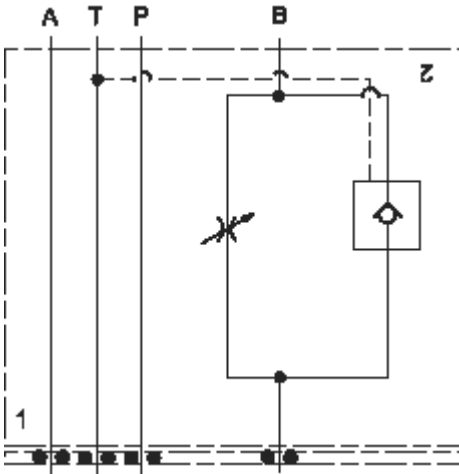

Meter in A

Meter out B

TECHNICAL DATA NOTE: DATA MAY VARY BY CONFIGURATION. SEE CONFIGURATION SECTION.

	ISO 03
Stack Height	44,7 mm
()	
	Meter in on A or meter out on B
	5,2 mm
	Through
	4

CONFIGURATION OPTIONS

Model Code Example: YNCCLCNA

(L)

(C)

(N)

L	C .19 in. (4,8 mm)	N
O	D .09 in. (2,3 mm)	V

PRIMARY CARTRIDGE

(A)

A	A (with NFCB primary cartridge,)
----------	-----------------------------------