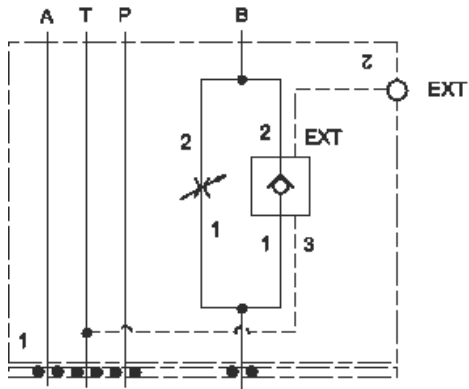

Meter in A

Meter out B

**TECHNICAL DATA** NOTE: DATA MAY VARY BY CONFIGURATION. SEE CONFIGURATION SECTION.

	ISO 03
Stack Height	44,7 mm
( )	
	Meter in on A or meter out on B

CONFIGURATION OPTIONS

Model Code Example: YNCDLCNA

(L)

(C)

(N)

<b>L</b>	<b>C</b> .19 in. (4,8 mm)	<b>N</b>
O	D .09 in. (2,3 mm)	V

PRIMARY CARTRIDGE

(A)

<b>A</b>	A (with NFCB primary cartridge, )
----------	-----------------------------------