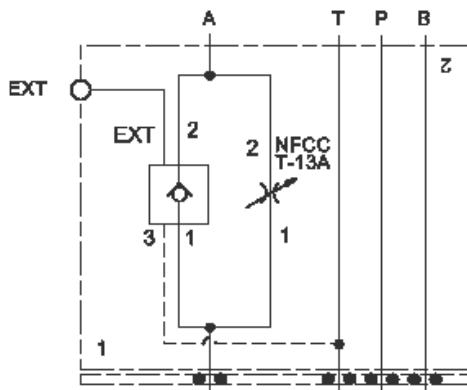

Meter in B

Meter out A

TECHNICAL DATA

Body Type	Sandwich
Interface	ISO 03
Capacity	60 L/min.
Body Features	Meter in on B or meter out on A
Control Flow Range	0 - 7 gpm
Seal Plate Included (see notes)	Yes
Stack Height	44,5 mm

OPTION SELECTION EXAMPLE: YNCELCAAA

CONTROL	(L) MAXIMUM ORIFICE DIAMETER	(C) SEAL MATERIAL	(N)
L Standard Screw Adjustment	C .19 in. (4,8 mm)	N Buna-N	
	D .09 in. (2,3 mm)	V Viton	

PRIMARY CARTRIDGE (A)

A A (with NFCC primary cartridge, Totalmente ajustable aguja válvula)

INCLUDED COMPONENTS

Part	Description	Quantity
500-001-012*	O-Ring	4
700-002*	Seal Plate	1
811-001-006*	Pin	1
850-004-250*	Plug	2
CKCHVCN	Cartridge	1
NFCCLCN	Cartridge - Primary	1