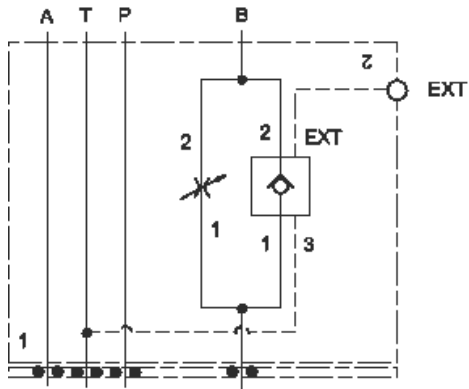

Meter in A

Meter out B

TECHNICAL DATA

Body Type	Sandwich
Interface	ISO 03
Capacity	60 L/min.
Body Features	Meter in on A or meter out on B
Control Flow Range	0 - 7 gpm
Seal Plate Included (see notes)	Yes
Stack Height	44,5 mm

OPTION SELECTION EXAMPLE: YNCFLCNA

CONTROL	(L) MAXIMUM ORIFICE DIAMETER	(C) SEAL MATERIAL	(N)
L Standard Screw Adjustment	C .19 in. (4,8 mm)	N Buna-N	
	D .09 in. (2,3 mm)	V Viton	

PRIMARY CARTRIDGE (A)

A A (with NFCC primary cartridge, Totalmente ajustable aguja válvula)

INCLUDED COMPONENTS

Part	Description	Quantity
500-001-012*	O-Ring	4
700-002*	Seal Plate	1
811-001-006*	Pin	1
850-004-250*	Plug	2
CKCHVCN	Cartridge	1
NFCCLCN	Cartridge - Primary	1