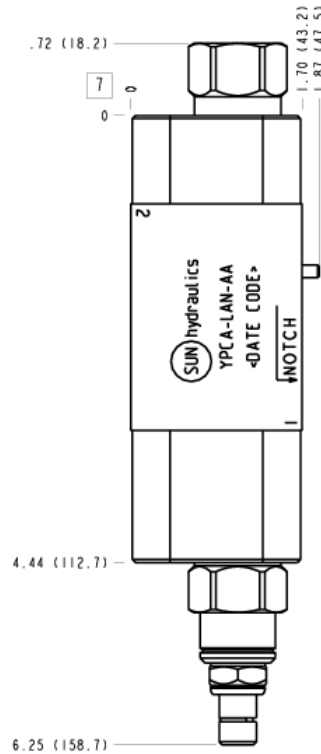

CONFIGURATION

L Control	Standard Screw Adjustment
A Adjustment Range	100 - 3000 psi (7 - 210 bar), 200 psi (14 bar) Standard Setting
N Seal Material	Buna-N
A Primary Cartridge	A (with PBDB primary cartridge, Pilot-operated, pressure reducing valve)
A Port and Material Designation	A Aluminum

TECHNICAL DATA

Interface	ISO 03
Body Features	On A with reverse flow check
Seal Plate Included (see notes)	Yes
Stack Height	1.76 in.

- NOTES:**
- **Important:** Carefully consider the maximum system pressure. The pressure rating of the manifold is dependent on the manifold material, with the port type/size a secondary consideration. Manifolds constructed of aluminum are not rated for pressures higher than 3000 psi (210 bar), regardless of the port type/size specified.
 - For detailed information regarding the cartridges contained in this assembly, click on the models codes shown in the Included Components tab.

CONFIGURATION OPTIONS

Model Code Example: YPCALANAA

CONTROL		(L) ADJUSTMENT RANGE	(A) SEAL MATERIAL	(N)
L	Standard Screw Adjustment	A 100 - 3000 psi (7 - 210 bar), 200 psi (14 bar) Standard Setting	N	Buna-N
C	Tamper Resistant - Factory Set	B 50 - 1500 psi (3,5 - 105 bar), 200 psi (14 bar) Standard Setting	V	Viton
K	Handknob	C 150 - 6000 psi (10,5 - 420 bar), 200 psi (14 bar) Standard Setting		
W	Hex Wrench Adjustment	D 25 - 800 psi (1,7 - 55 bar), 200 psi (14 bar) Standard Setting		
Y	Tri-Grip Handknob	E 25 - 400 psi (1,7 - 28 bar), 200 psi (14 bar) Standard Setting		
		N 60 - 800 psi (4 - 55 bar), 200 psi (14 bar) Standard Setting		
		Q 60 - 400 psi (4 - 28 bar), 200 psi (14 bar) Standard Setting		
		W 150 - 4500 psi (10,5 - 315 bar), 200 psi (14 bar) Standard Setting		

INCLUDED COMPONENTS

Part	Description	Quantity
500-001-012*	O-Ring	4
700-002*	Seal Plate	1
811-001-006*	Pin	1
850-004-250*	Plug	2
CXDAXCN	Cartridge	1
PBDBLAN	Cartridge - Primary	1